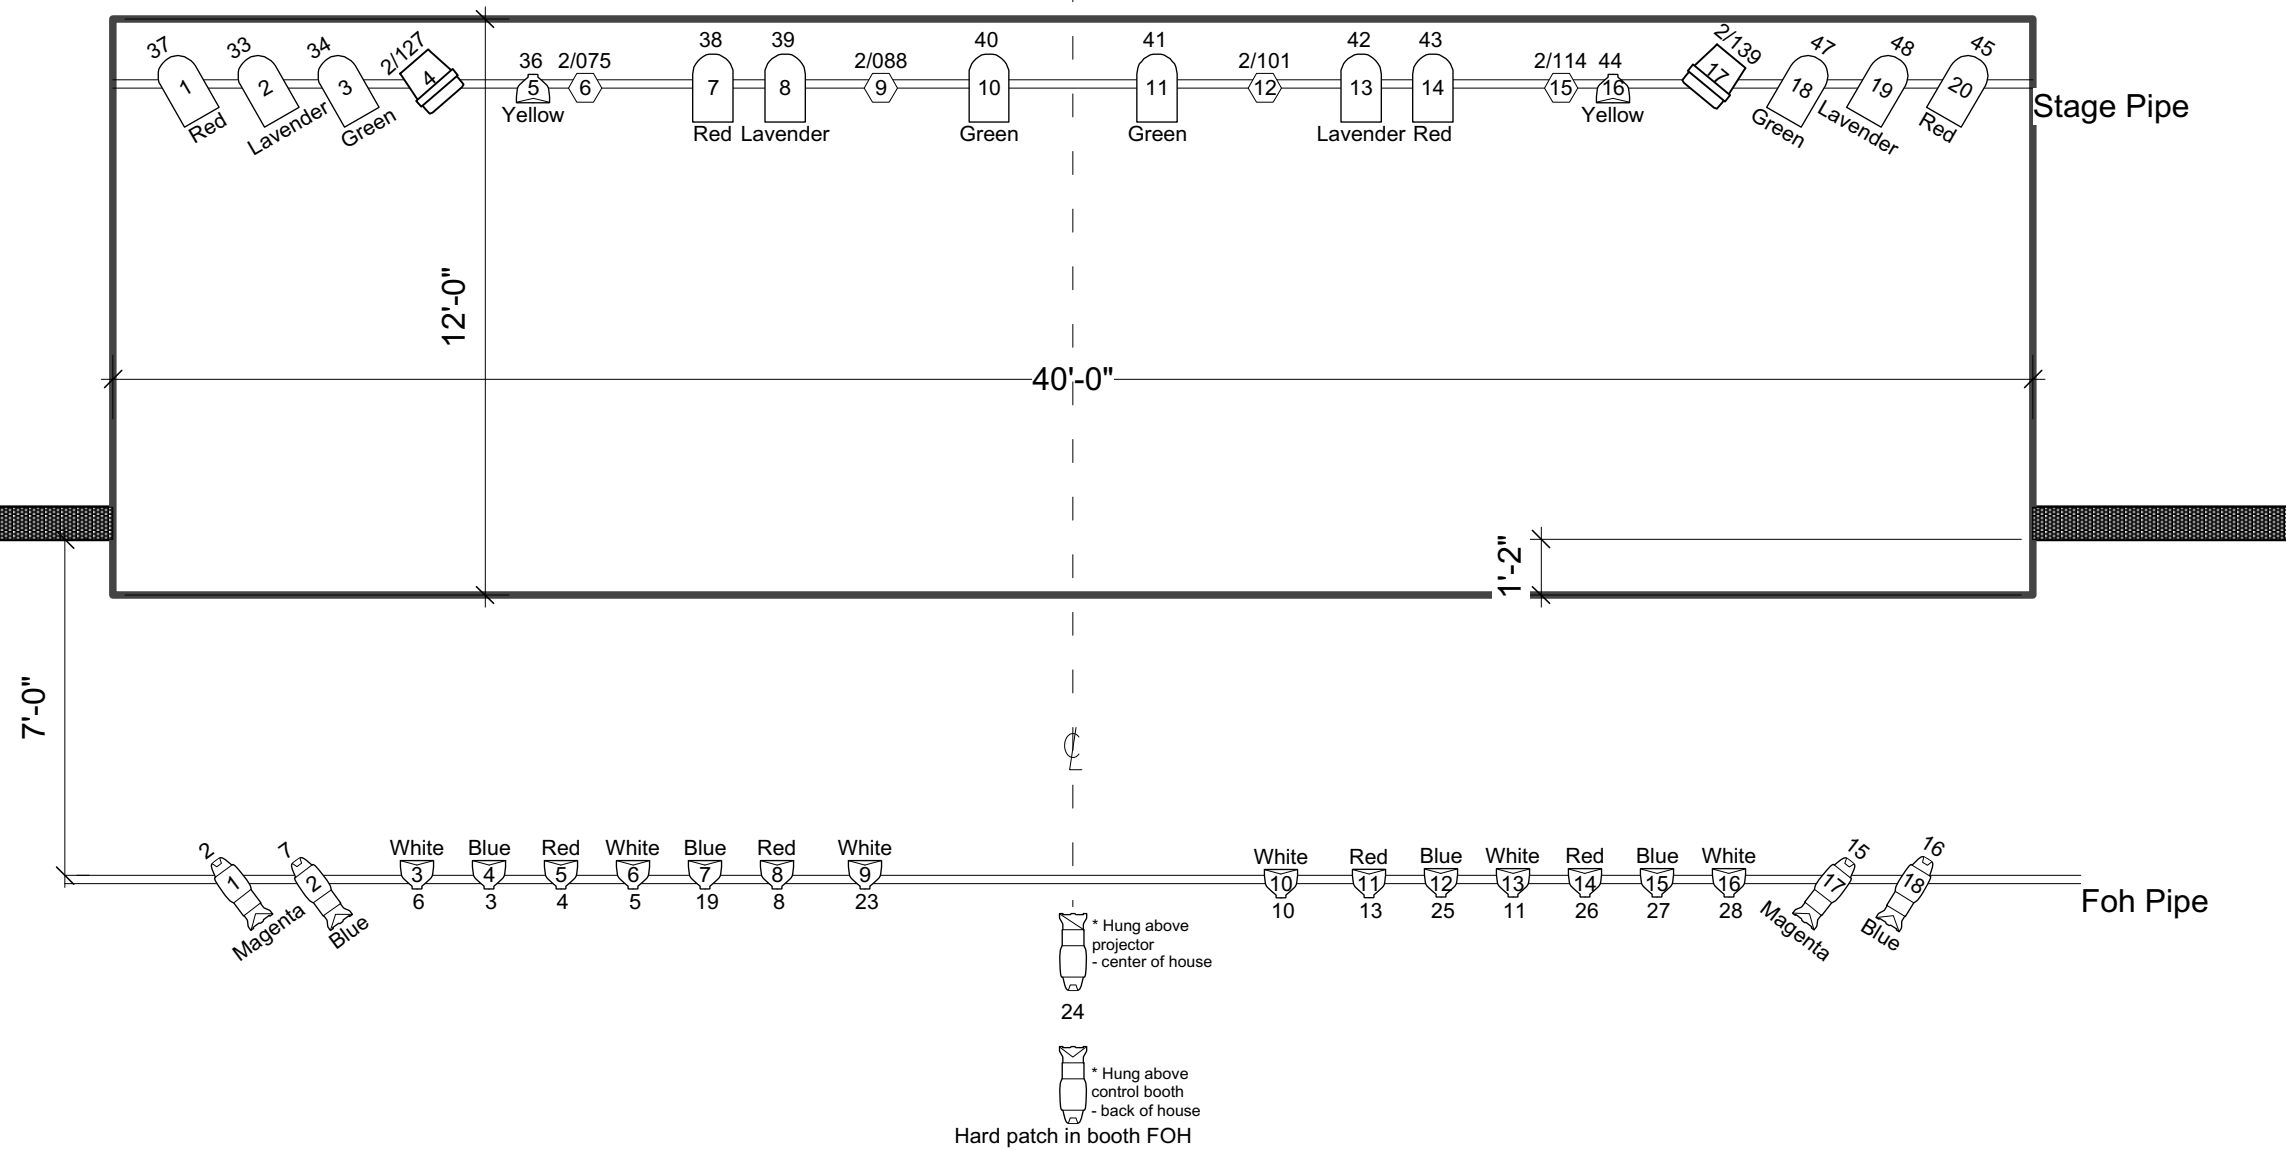

# Notes

- Dimmers and intelligent lighting fixtures are on two separate DMX universes.
- Dimmers run off ETC Smartfade 1248 lighting console
- Intelligent lighting runs off HES Hog 4 on PC lighting console
- Both lighting consoles are in booth FOH
- Chauvet Hurricane 1800 Flex smoke machine located backstage; not controlled via DMX.
- Two Altman Comet 750w followspots located in FOH Booth

## Spare

- 2 x Par 64 MFL
- 3 x S4 Jr 50°
- 2 x S4 Jr 36°
- 1 x S4 Jr 26°

# Legend

- ETC Source 4 Jr 50° / 575w
- ETC Source 4 Jr 26° / 575w
- Par 64 MFL / 500w
- Source 4 Par WFL / 575w
- Chauvet Colorado 1 Quad Zoom Tour Mode / 12 channels
- Chauvet Intimidator Spot 255 IRC 13 channel mode / 13 channels